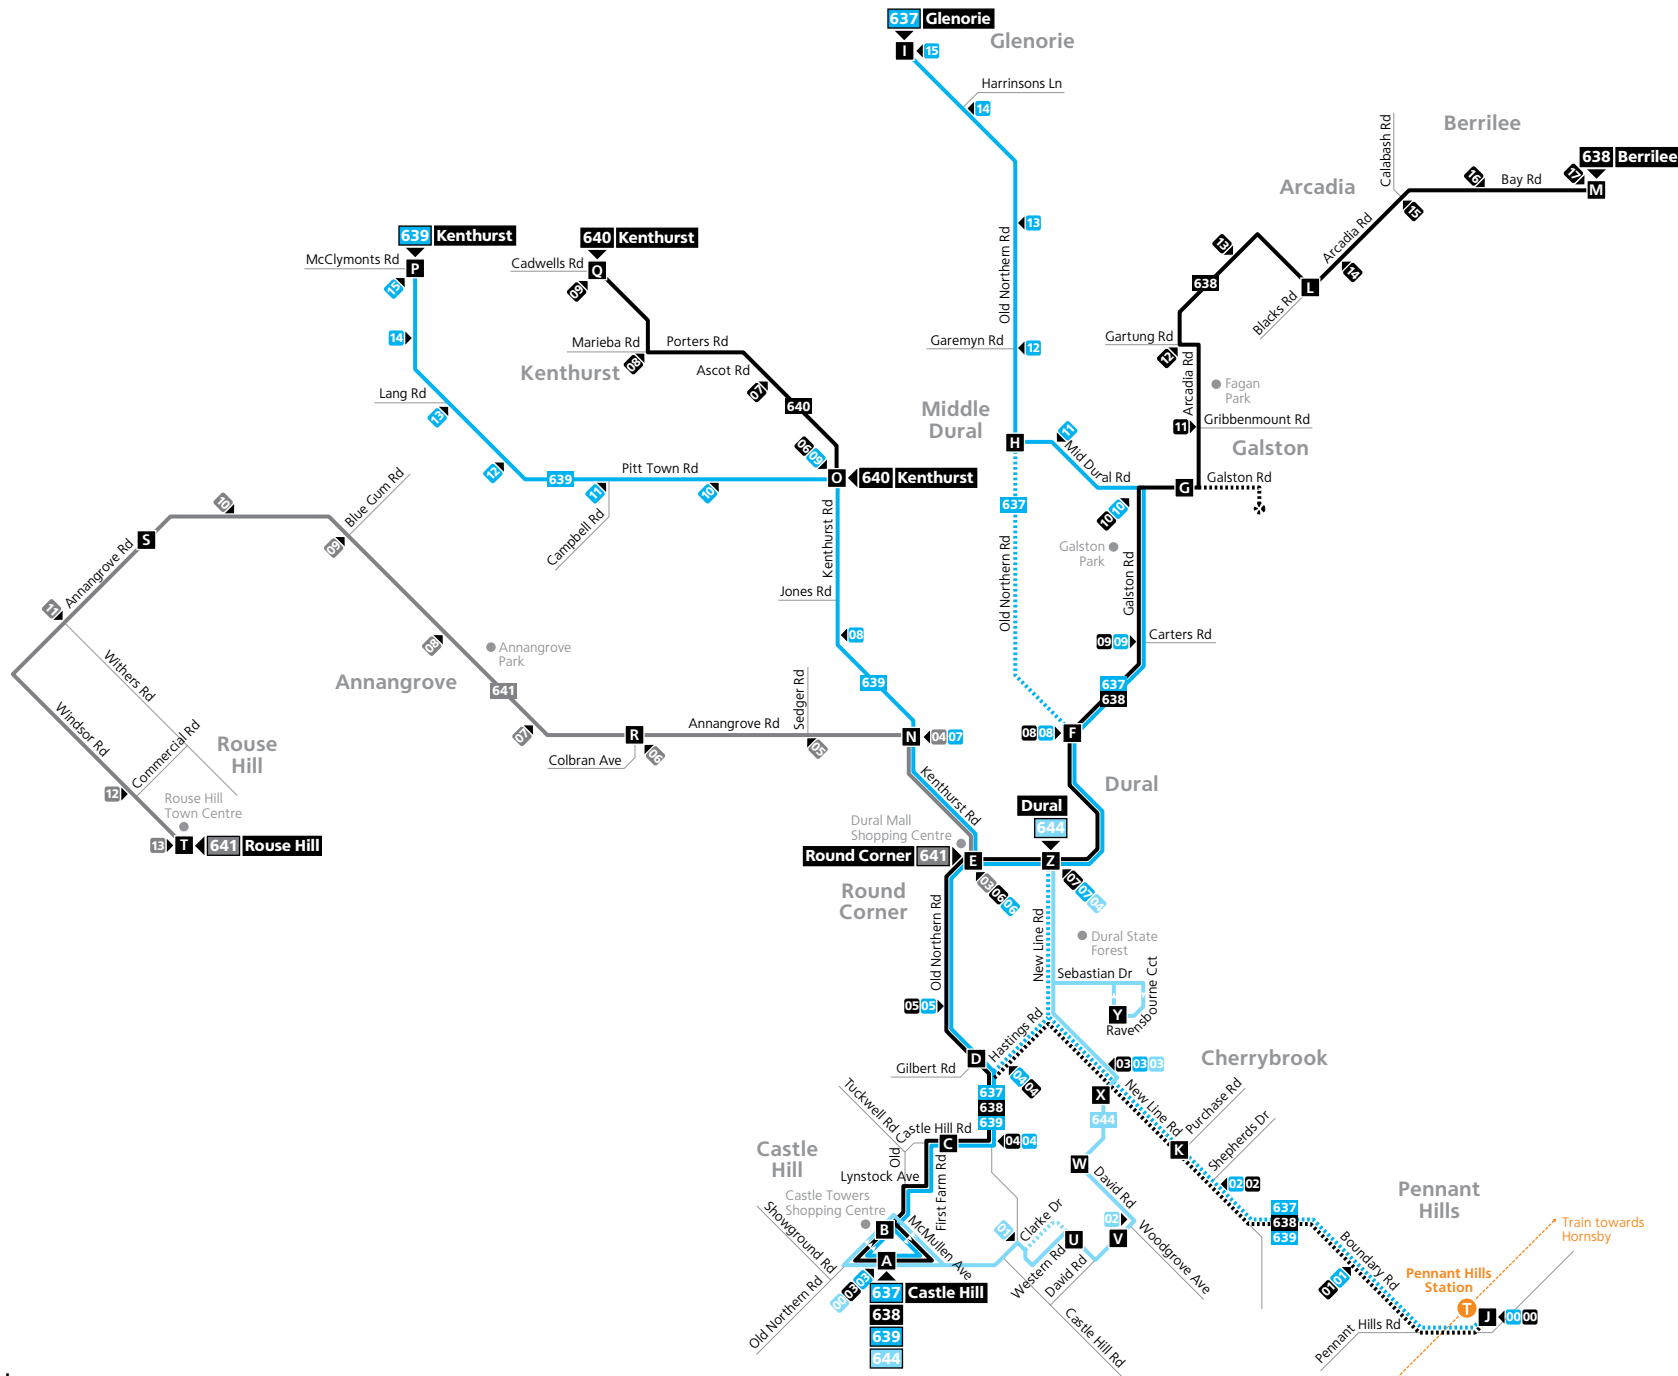

Timing Points

- **A** Castle Hill Interchange
- **B** Castle Hill Castle Towers
- **C** Old Castle Hill Road & Garthowen Crescent
- **D** Old Northern Road & Gilbert Road
- **E** Dural Round Corner
- **F** Old Northern Road & Galston Road
- **G** Galston Road & Mid-Dural Road
- **H** Old Northern Road & Mid-Dural Road
- **I** Glenorie Shops Old Northern Road
- **J** Pennant Hills Station Railway Street
- **K** New Line Road & Purchase Road
- **L** Arcadia Public School Arcadia Road
- **M** Berrilee Chillcott Road
- **N** Hills Autoport Petrol Station Kenthurst Rd
- **O** Pitt Town Road & Porters Road
- **P** Kenthurst McClymonts Road
- **Q** Porters Road & Cadwells Road
- **R** Annangrove Road & Colbran Avenue
- **S** Annangrove Road & Edwards Road
- **T** Rouse Hill Town Centre Stand 5
- **U** Anglican Retirement Villages
- **V** David Road & Milford Grove
- **W** Oakhill Shops David Road
- **X** David Road & New Line Road
- **Y** Ravensbourne Circuit
- **Z** Dural McDonalds

Legend

Bus route	A Timing point	Train line/station
637 Bus route number	Section point	Ferry route/wharf

Diagrammatic Map
Not to Scale